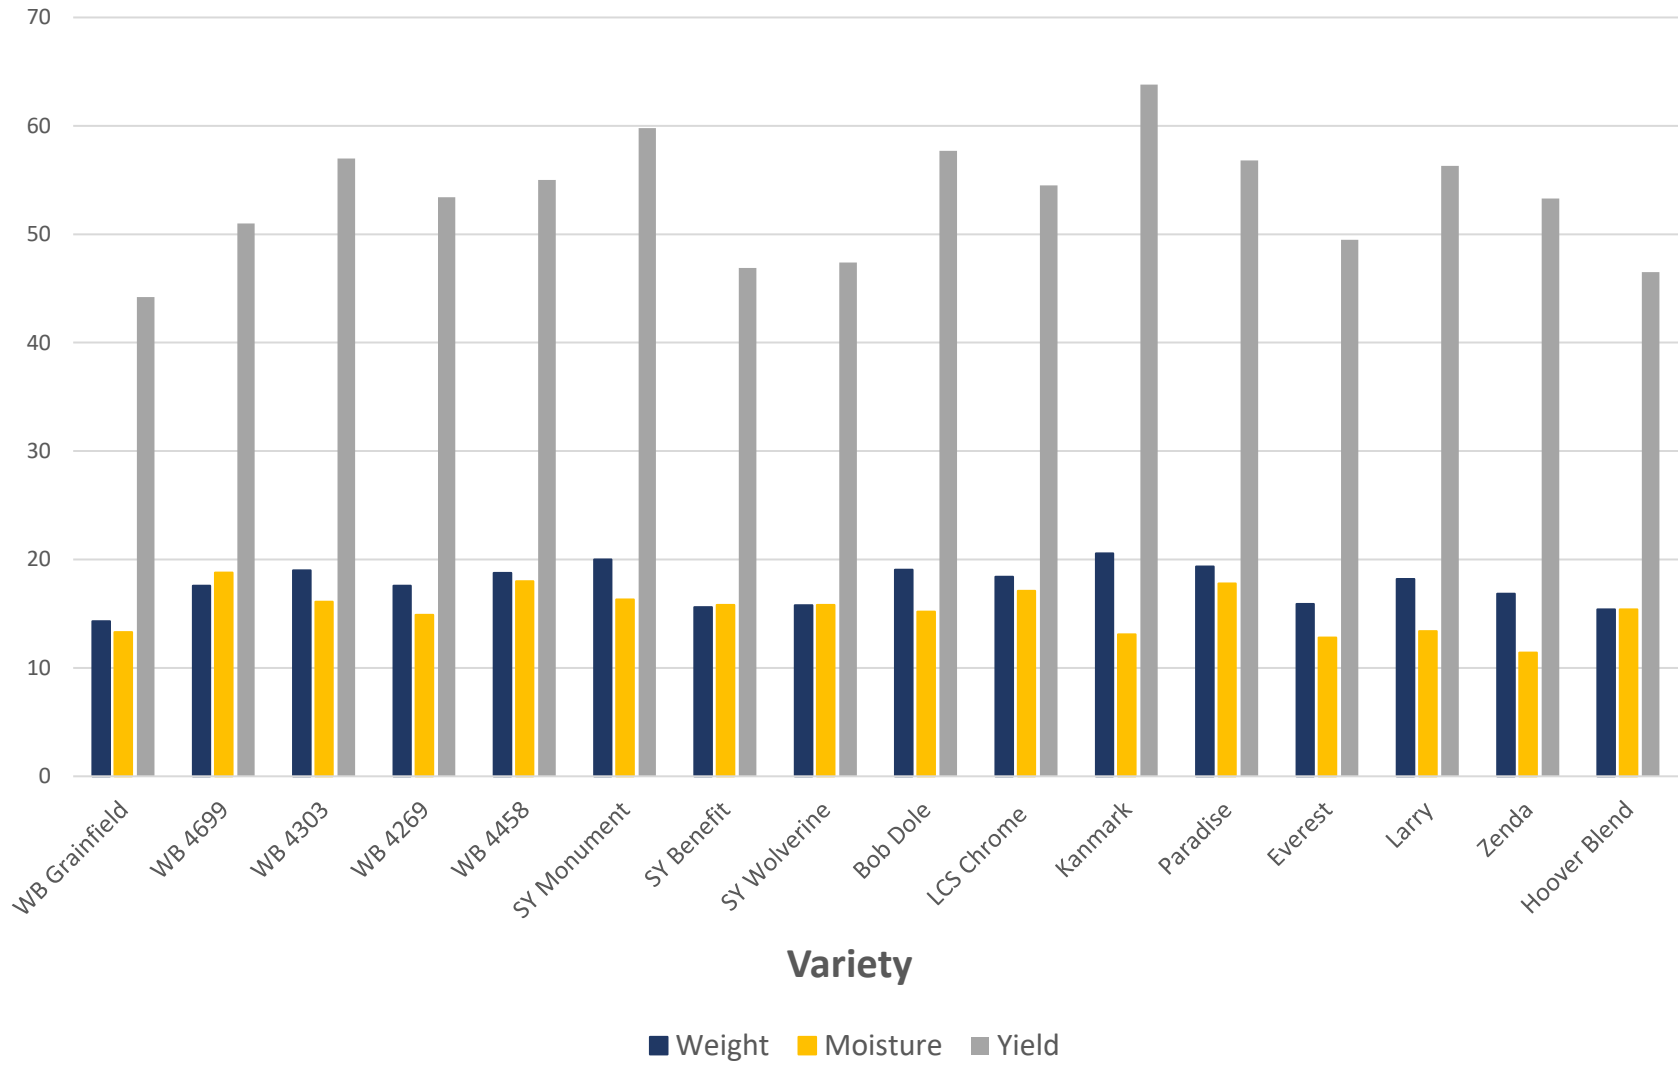

**2020 Chloride
Plot – Hoover
Variety**

No Chloride

Chloride

Yield Comparison