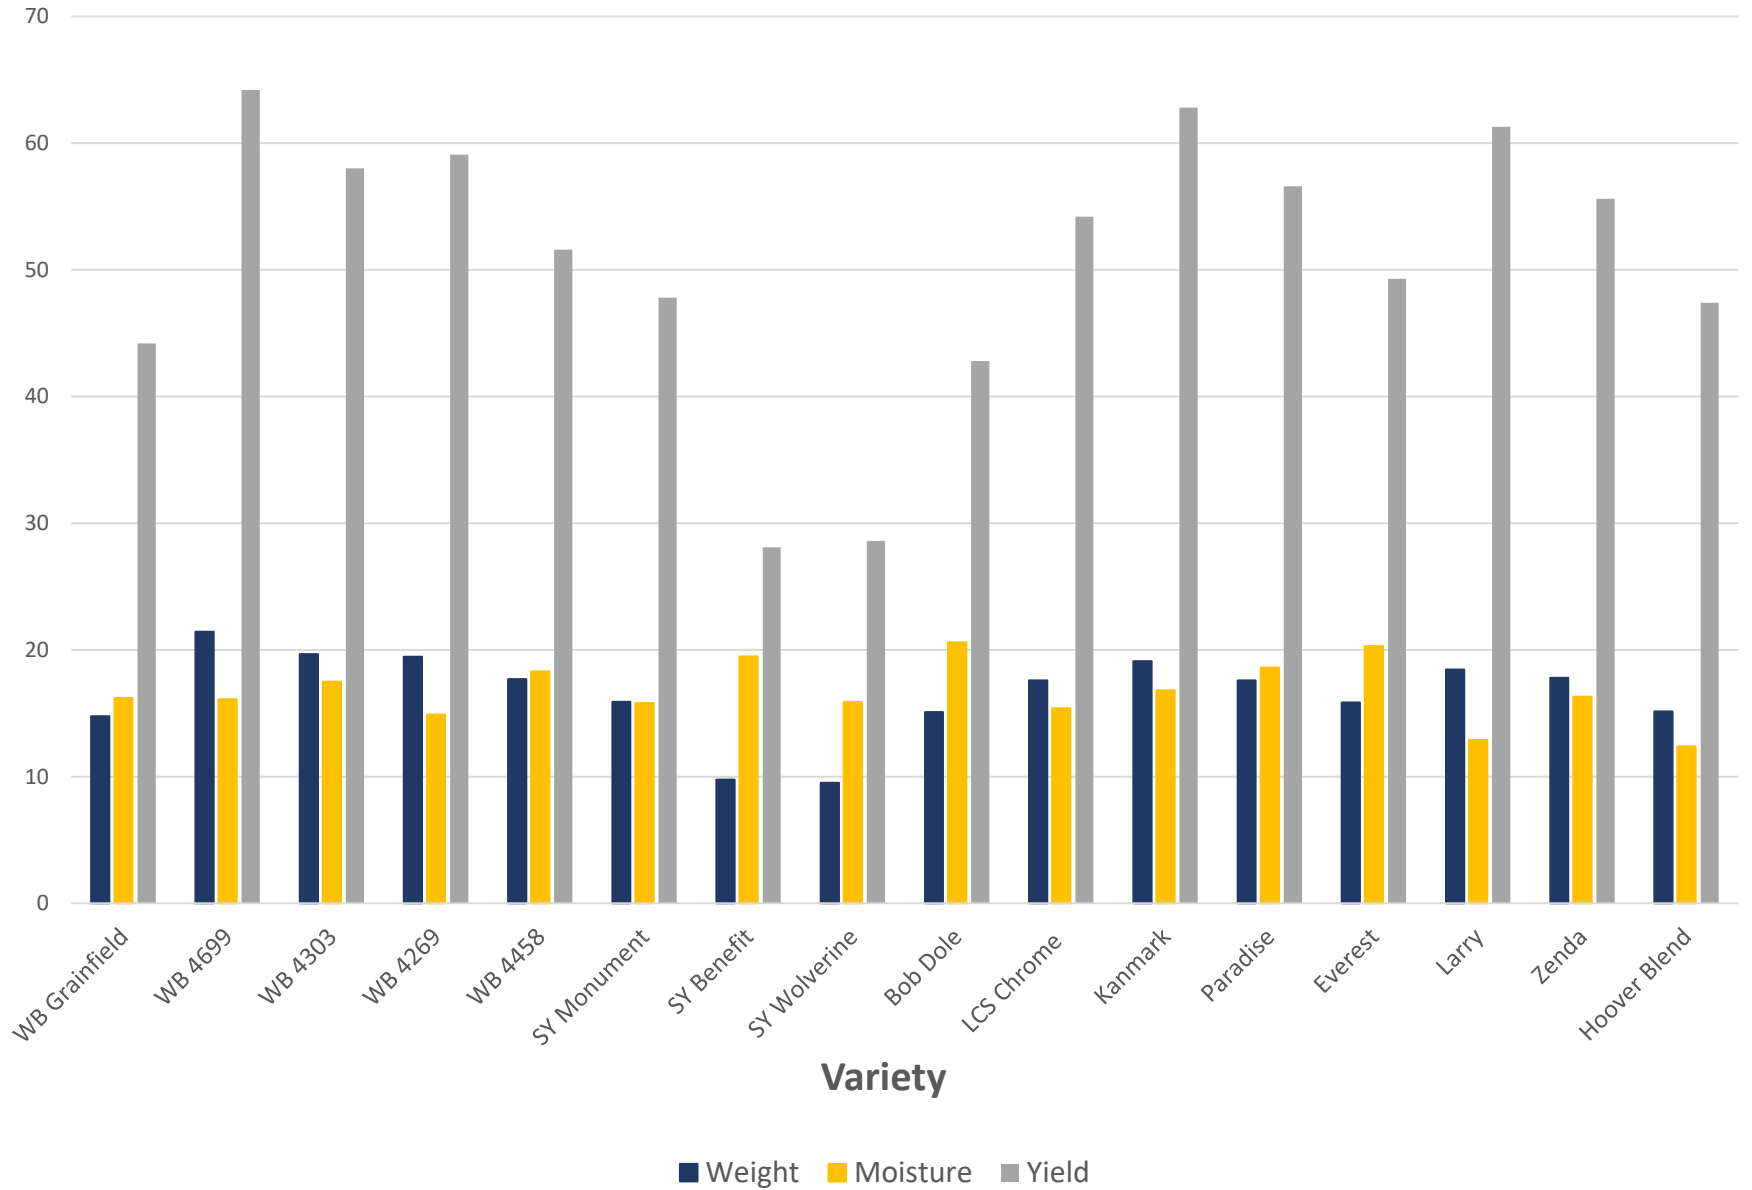

**2020 Chloride
Plot – Hoover
Variety**

No Chloride

Chloride

Yield Comparison